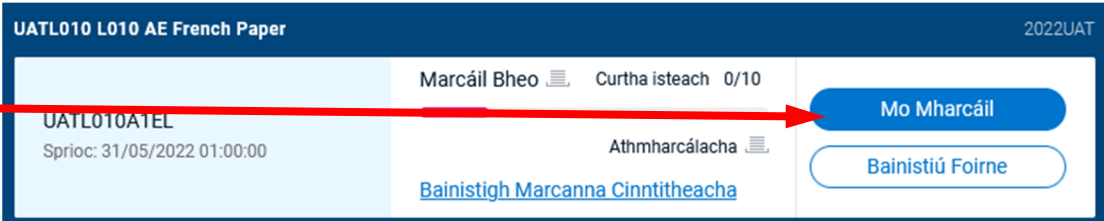

Monatóireacht ar Script

Téigh chuig **Baile** agus cliceáil ar **Mo Mharcáil**.

Baile / Liosta oibre le haghaidh L033 AE Business Paper UATL033A1EL

Teachtaireachtaí 16 Roghchlár Cabhair

Athmharcáil Mhonatóireachta Achomhairc

1 Oscail lena mharcáil 0 Curtha isteach - eagarthóireacht indéanta 0 Curtha isteach - dúnta

Amharc tile

ID Freagra	ID an Fhreagra Bhunaidh	Uimhir an Ionad	Uimhir Iarrthóra	Dul chun Cinn	Marcanna	Nuashonrú deireanach
6474187	621992	1234	123458		--	Níl marcáil tosaithe

Cliceáil ar **Athmharcáil Mhonatóireachta** le hamharc ar an liosta scrípteanna atá roghnaithe don mhonatóireacht.

Cliceáil ar ID Freagra scrípte le hamharc uirthi agus le monatóireacht a dhéanamh uirthi.

Nuair a bheidh monatóireacht déanta ar an scrípt, cuir isteach í. Bogtar í ansin go dtí an táb **Curtha Isteach – eagarthóireacht indéanta** ar an liosta oibre seo.

Is féidir uimhir an Iarrthóra a úsáid i gcomhfhreagras leis an Scrúdaitheoir.